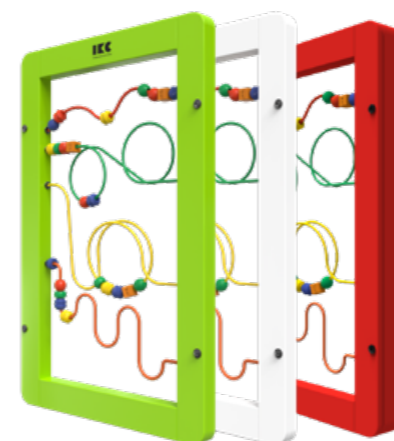

### WIREBEADS

Move the beads from one side to the other. This playmodule stimulates the development of children's fine motor skills and let them use their imagination while they create their own play! For wall mounting a FM Frame is required.