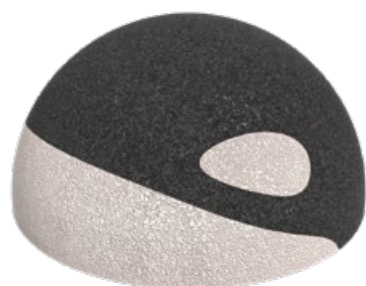

EPDM ORCA

The EPDM is constructed from small rubber granules, making it possible to incorporate 3D elements into the floor. The EPDM Orca appeals to the imagination of children and is available in 2 sizes. Additionally, we also offer similar products as Jumping hills and Tree stump.