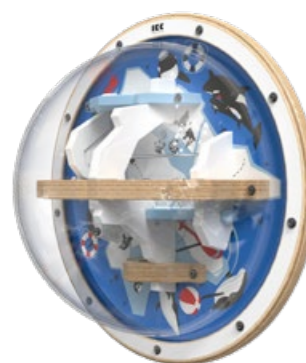

HAPPY PENGUIN

Happy penguin is a bright and fun play wheel that children can use to express their feelings or simply create funny faces for the penguin.

Article no.
PP00705

Dimensions
HxWxD 60 x 60 x 8,2 cm
Weight 9,8 KG

TIP OF THE ICEBERG

Tip of the iceberg is a rotating game which challenges children to move a ball through a maze by rotating the play wheel, requiring good hand eye coordination. On route, players must avoid the holes in the ice in order to reach the flag!

Article no.
PP00707

Dimensions
HxWxD 60 x 60 x 30,3 cm
Weight 11,6 KG