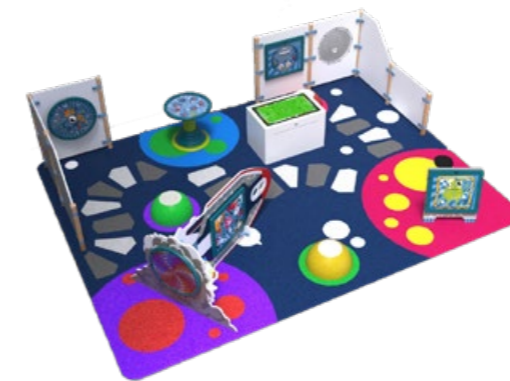

MONSTER FREE STANDING PLAY CORNER 12M²

With this complete play corner you can easily add play value to your organisation. The corner is developed by our designers as a ready-to-play kids' corner that can be placed as a free-standing play area in any room.

This kids' corner contains floor decorations, seven fences with three play modules and the play systems Jump ship and Space scouter. Additionally, the corner contains a 32 inch Touchtable that has a multitouch function with 8 different games.

Dimensions

Floor size 12 M²