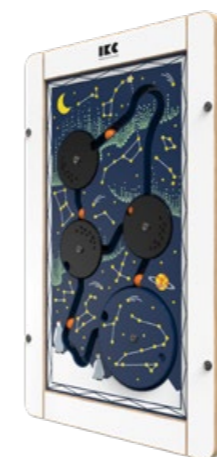

NORTHERN LIGHTS

Northern lights is a wall game where children, by turning the wheels, can help the balls (comets) make a journey through space.

Article no.
PP00702

Dimensions
HxWxD 70 x 45 x 4,5 cm
Weight 5,9 KG