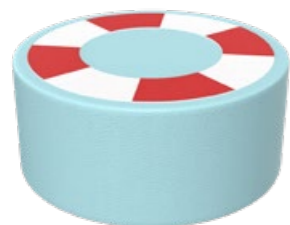

SOFTPLAY BIRCH

Softplay Birch is a tough, durable softplay element in the shape of Tree. Softplay Birch is a great addition to any play corner as it can be used to sit on, climb or play with.

Article no.
SP00054

Dimensions
HxWxD 46 x 46 x 22 cm
Weight 1,3 KG

SOFTPLAY EVY

Softplay Evy is a tough, durable softplay element in the shape of a fox. Evy can be used to sit on, climb on or play with. Evy is a great addition to any play corner.

Article no.
SP00055

Dimensions
HxWxD 44,4 x 62,3 x 20 cm
Weight 2,5 KG

SOFTPLAY LIFE BUOY

Softplay Life buoy is a tough, durable softplay element in the shape of a Life buoy. Softplay Life buoy can be used to sit on, climb or play with and makes a great addition to any play corner.

Article no.
SP00053

Dimensions
HxWxD 46 x 46 x 22 cm
Weight 1,7 KG

SOFTPLAY OLLY

Softplay Ollly is a tough, durable softplay element in the shape of an orca. Ollly the orca can be used to play with, sit on or climb on. You can also lie on his belly and use Ollly as a lounger. Ollly makes a great addition to any play corner.

Article no.
SP00049

Dimensions
HxWxD 72,5 x 110 x 40 cm
Weight 8,4 KG

SOFTPLAY OTTO

Softplay Otto is a tough, durable softplay element in the shape of an otter. Otto the otter is a great addition to any play corner as it can be used to sit on, climb or play with.

Article no.
SP00052

Dimensions
HxWxD 41,5 x 59,3 x 20 cm
Weight 2,1 KG