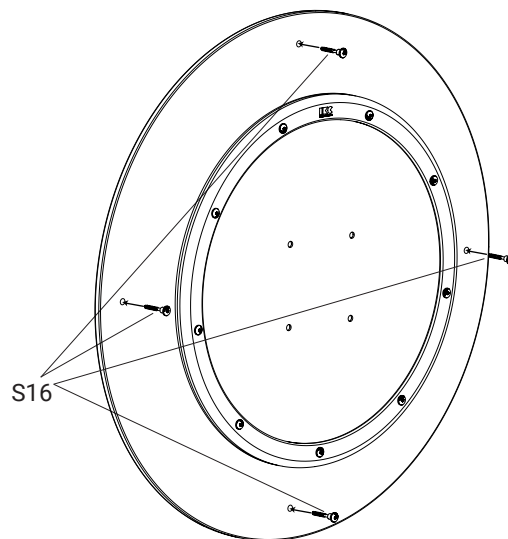

1. Mount the wheel and wall plate to wall