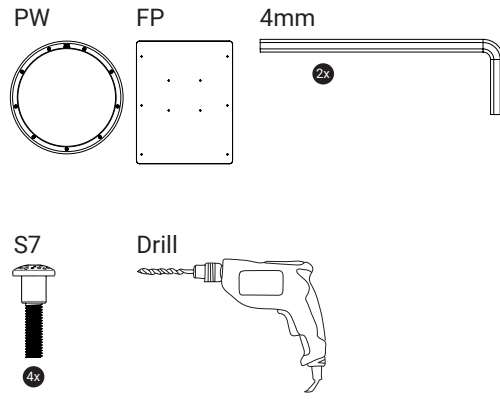

*Play system of choice*

**Wallplate for wall mount**

WP

**Screws**

S7

S16

**Play wheel with wall plate**

All the wall plates needs to be mounted 75 cm (from the center) above the ground. This is for the optimum play comfort.

**Required tools**

**1. Mount play wheel to wall plate**

**1. Mount the wheel and wall plate to wall**

Required tools

1. Mount play wheel to fence

**Required tools**

**1. Mount play wheel to play system**