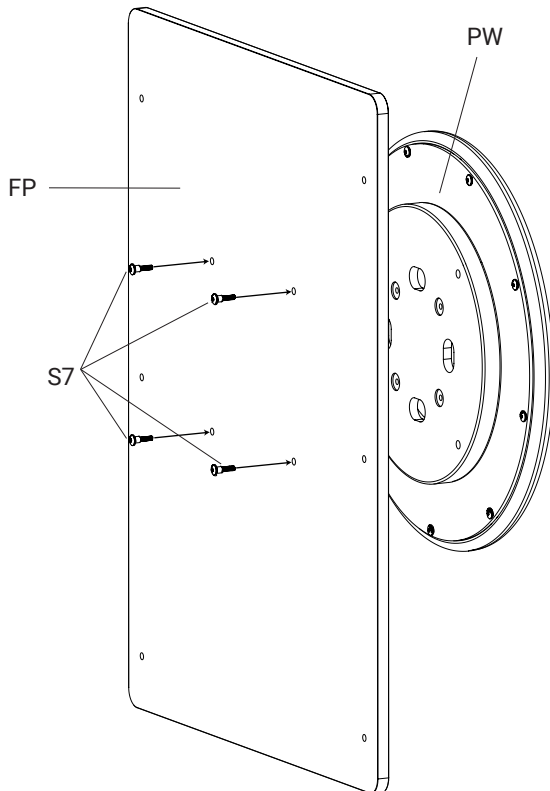

*Play system of choice*

**Wallplate for wall mount**

WP

**Screws**

S7

S16

**Play wheel with wall plate**

All the wall plates needs to be mounted 75 cm (from the center) above the ground. This is for the optimum play comfort.

**Required tools**

**1. Mount play wheel to wall plate**

**1. Mount the wheel and wall plate to wall**

Required tools

1. Mount play wheel to fence

**Required tools**

**1. Mount play wheel to play system**