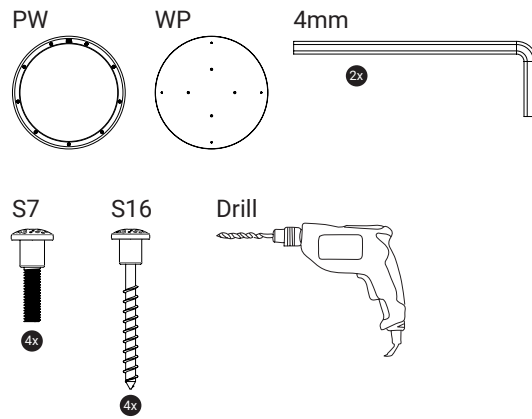

*Play system of choice*

**Wallplate for wall mount**

WP

**Screws**

S7

S16

**Play wheel with wall plate**

All the wall plates needs to be mounted 75 cm (from the center) above the ground. This is for the optimum play comfort.

**Required tools**

**1. Mount play wheel to wall plate**

**1. Mount the wheel and wall plate to wall**

Required tools

1. Mount play wheel to fence

**Required tools**

**1. Mount play wheel to play system**