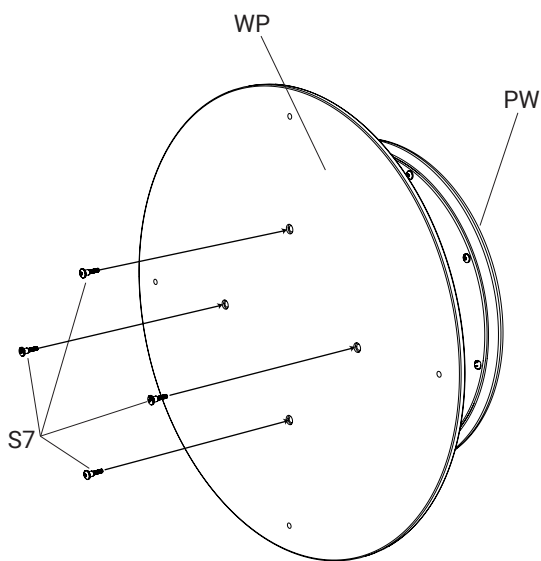

1. Mount play wheel to wall plate