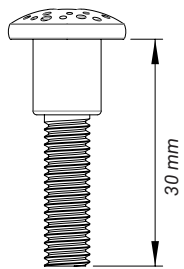

*Play system of choice*

**Wallplate for wall mount**

WP

**Screws**

S7

S16

**Play wheel with wall plate**

All the wall plates needs to be mounted 75 cm (from the center) above the ground. This is for the optimum play comfort.