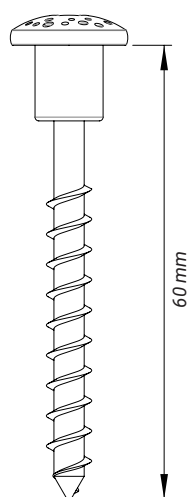

*Play system of choice*

**Wallplate for wall mount**

WP

**Screws**

S7

S16

**Play wheel with wall plate**

All the wall plates needs to be mounted 75 cm (from the center) above the ground. This is for the optimum play comfort.

**Required tools**

**1. Mount play wheel to wall plate**

**1. Mount the wheel and wall plate to wall**

Required tools

1. Mount play wheel to fence

**Required tools**

**1. Mount play wheel to play system**