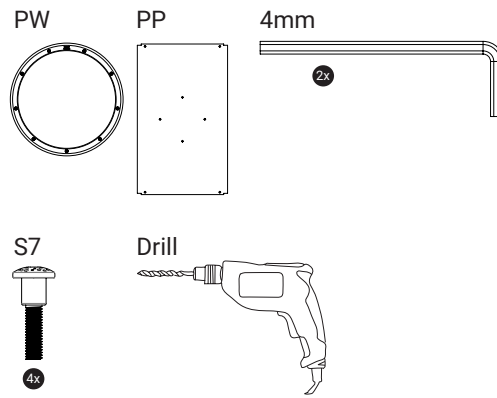

*Play system of choice*

**Wallplate for wall mount**

WP

**Screws**

S7

S16

**Play wheel with wall plate**

All the wall plates needs to be mounted 75 cm (from the center) above the ground. This is for the optimum play comfort.

**Required tools**

**1. Mount play wheel to wall plate**

**1. Mount the wheel and wall plate to wall**

Required tools

1. Mount play wheel to fence

**Required tools**

**1. Mount play wheel to play system**