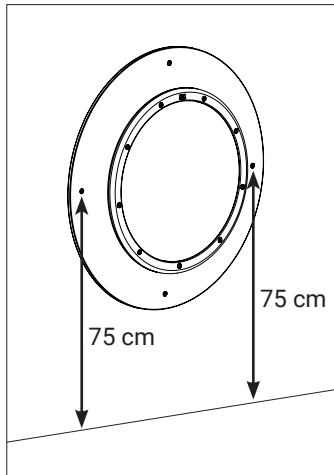

## Play wheel | Happy penguin

Article no.	Frame colour	Colour code	Size HxWxD	Mounting	Age	KG	
PP00705	White	RAL 9003	60x60x8,2cm	wallmount	2 - 6 years	9,8 KG	Birch Plywood, MDF, RVS, Beechwood, Kinless steel

*Play system of choice*

**Wallplate for wall mount**

WP

**Screws**

S7

S16

**Play wheel with wall plate**

All the wall plates needs to be mounted 75 cm (from the center) above the ground. This is for the optimum play comfort.