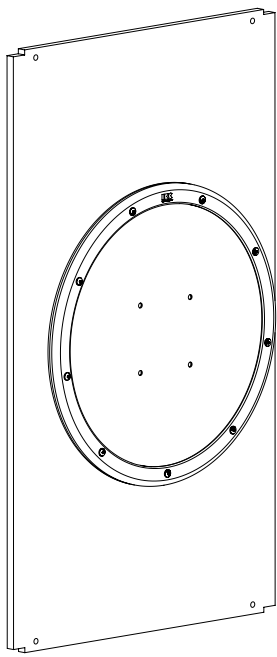

## Play wheel | Happy penguin

Article no.	Frame colour	Colour code	Size HxWxD	Mounting	Age	KG	
PP00705	White	RAL 9003	60x60x8,2cm	wallmount	2 - 6 years	9,8 KG	Birch Plywood, MDF, RVS, Beechwood, Kinless steel

*Play system of choice*

**Wallplate for wall mount**

WP

**Screws**

S7

S16

**Play wheel with wall plate**

All the wall plates needs to be mounted 75 cm (from the center) above the ground. This is for the optimum play comfort.

**Required tools**

**1. Mount play wheel to wall plate**

**1. Mount the wheel and wall plate to wall**

Required tools

1. Mount play wheel to fence

**Required tools**

**1. Mount play wheel to play system**