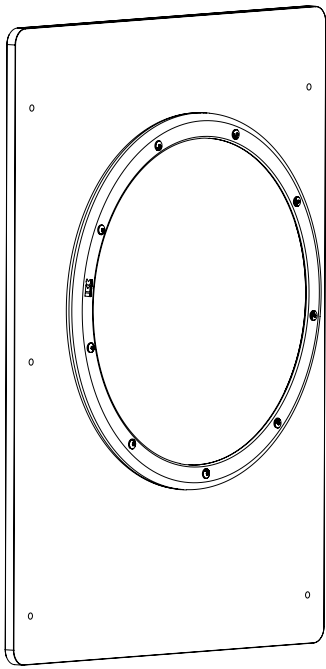

*Play system of choice*

**Wallplate for wall mount**

WP

**Screws**

S7

S16

**Play wheel with wall plate**

All the wall plates needs to be mounted 75 cm (from the center) above the ground. This is for the optimum play comfort.

**Required tools**

**1. Mount play wheel to wall plate**

**1. Mount the wheel and wall plate to wall**

Required tools

1. Mount play wheel to fence

**Required tools**

**1. Mount play wheel to play system**